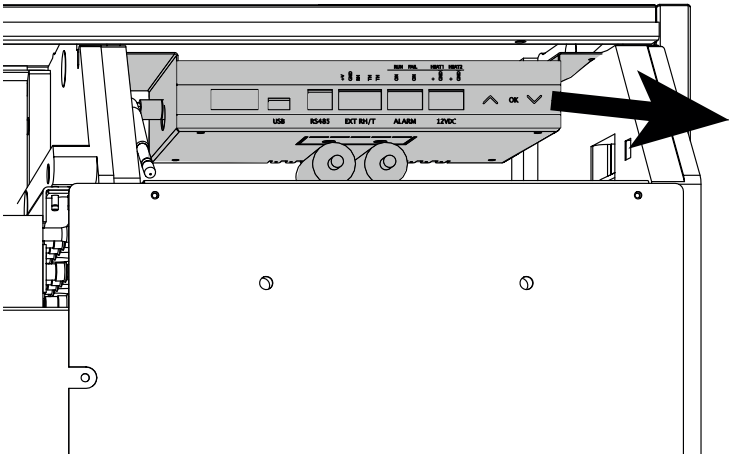

INSTRUCTION

External RH sensor for CDP-(T)/CDF 40-50-70

1

2

3

4

5

6