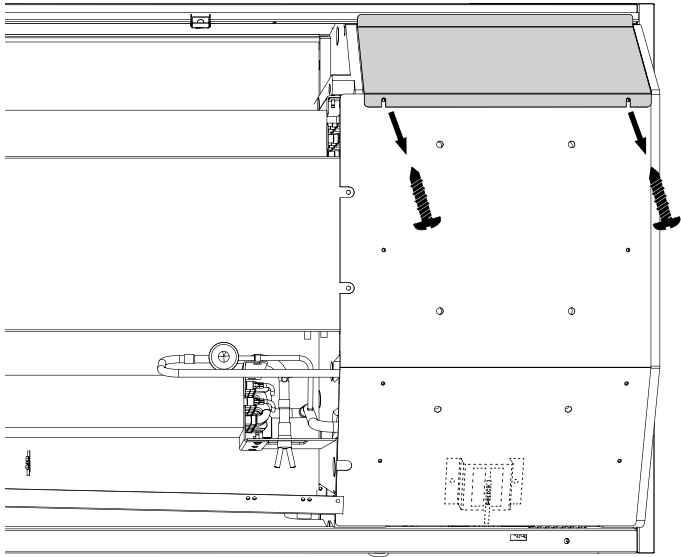

INSTRUCTION

External RH sensor for CDP-(T)/CDF 40-50-70

1

2

3

4

5

6