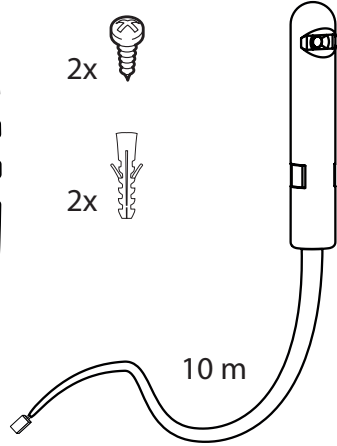

INSTRUCTION

External RH sensor for CDP-(T)/CDF 40-50-70

1

2

3

4

5

6

15

16

17

18

19

052506